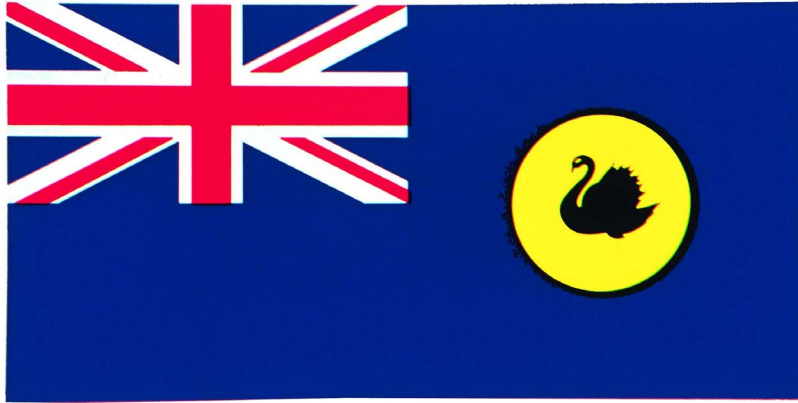

Penalty: \$6,000.

Schedule

Part 1

The Western Australian State Flag is a blue flag with —

5

- (a) the Union flag occupying the upper quarter next to the staff;
and
- (b) depicting a black swan (*cygnus atratus*) on a circle of yellow situated centrally in the fly (the half of the flag furthest from the staff) and facing the staff.

Schedule

Part 2

THE WESTERN AUSTRALIAN STATE FLAG