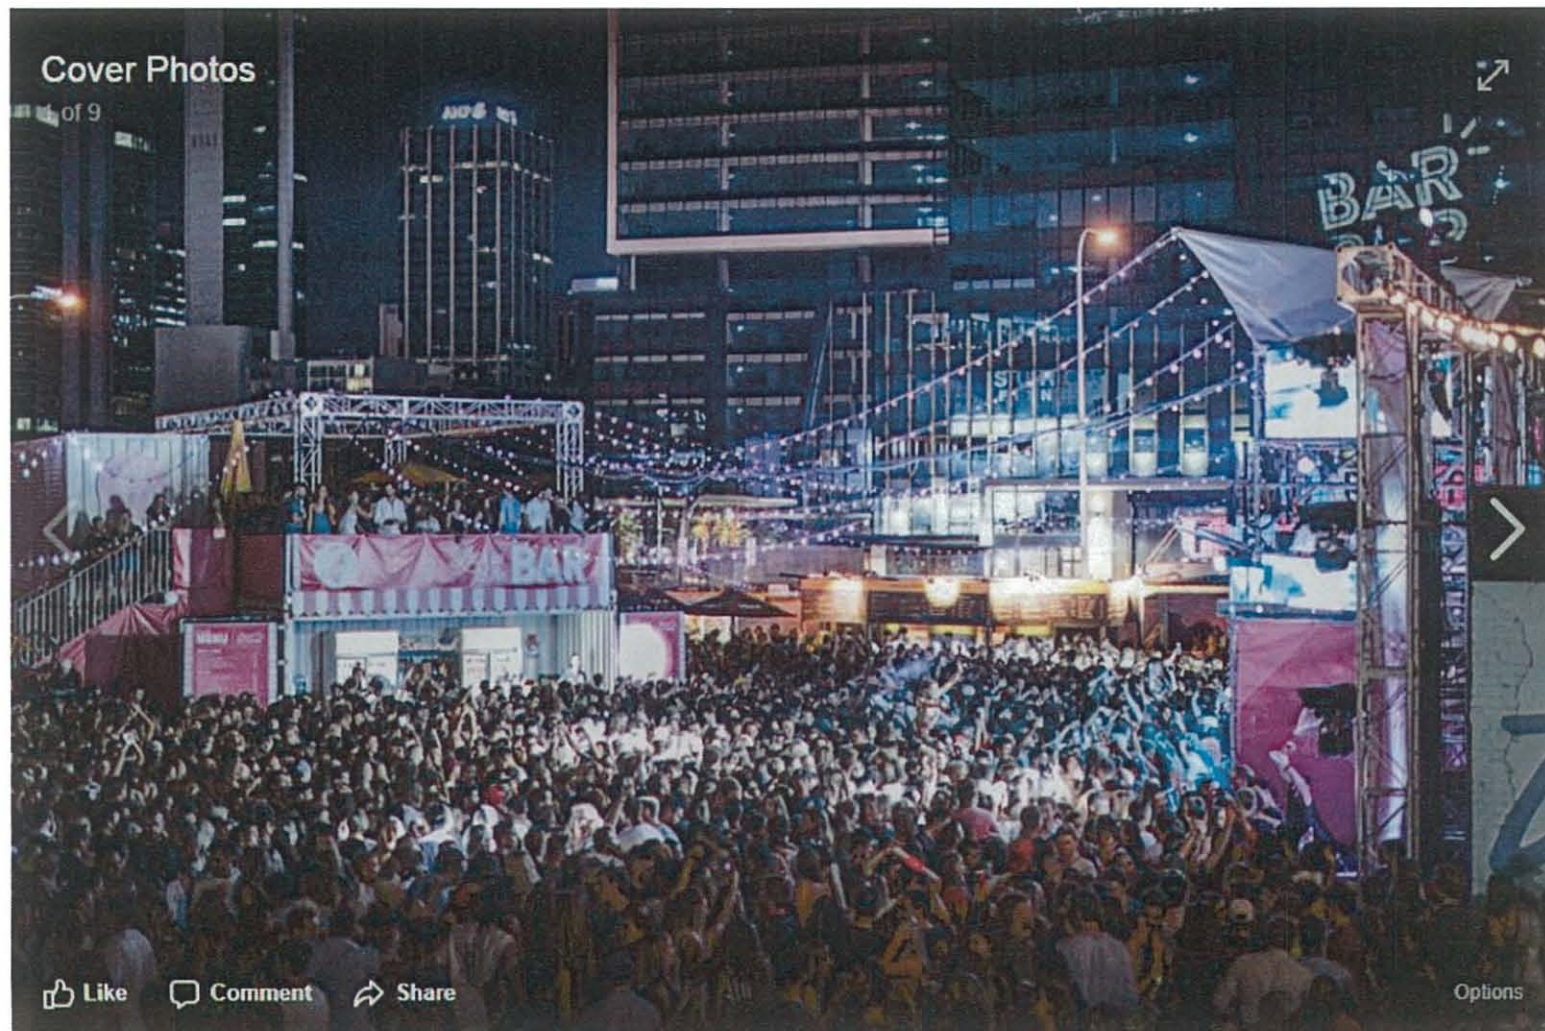

Licensees Subcommittee Temporary Bar Snapshot

Business Improvement
Group of Northbridge

What a pop-up bar actually looks like:

Icecream Factory, Northbridge 2018

Noodle Palace, Elizabeth Quay 2018

Licensees Subcommittee Temporary Bar Snapshot

Business Improvement
Group of Northbridge

What most people think a pop-up looks like:

Fringeworld Pleasure Garden, Northbridge 2018

Fringeworld Pleasure Garden, Northbridge 2018